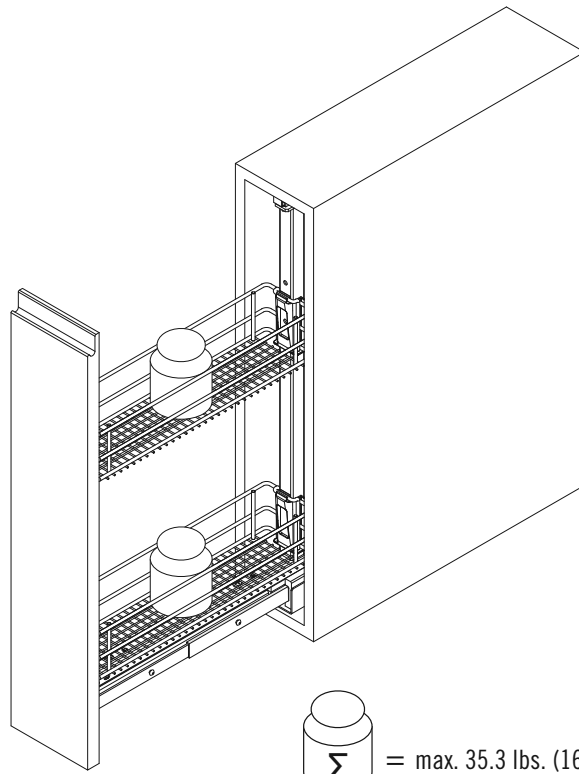

06 / 2020

WREN VS SUB® Pull-Out 500

Σ = max. 35.3 lbs. (16 kg)

1

2

3

4

C	X
6" (152 mm)	3-1/16" (77 mm)
9" (229 mm)	6-1/16" (154 mm)
12" (305 mm)	9-1/16" (230 mm)
18" (457 mm)	15" (382 mm)