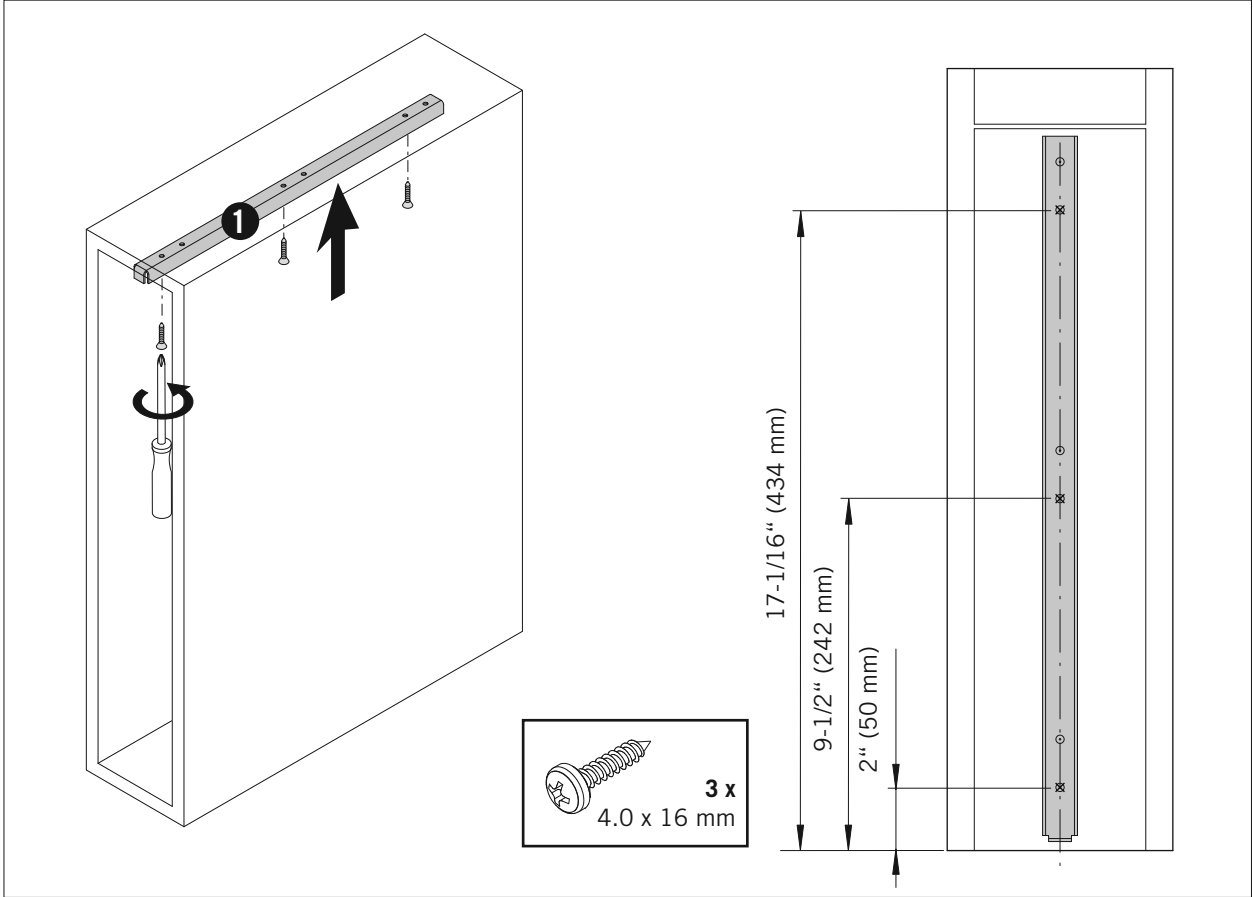

06 / 2020

WREN VS SUB® Pull-Out 500

Σ = max. 35.3 lbs. (16 kg)

1

2

3

4

C	X
6" (152 mm)	3-1/16" (77 mm)
9" (229 mm)	6-1/16" (154 mm)
12" (305 mm)	9-1/16" (230 mm)
18" (457 mm)	15" (382 mm)