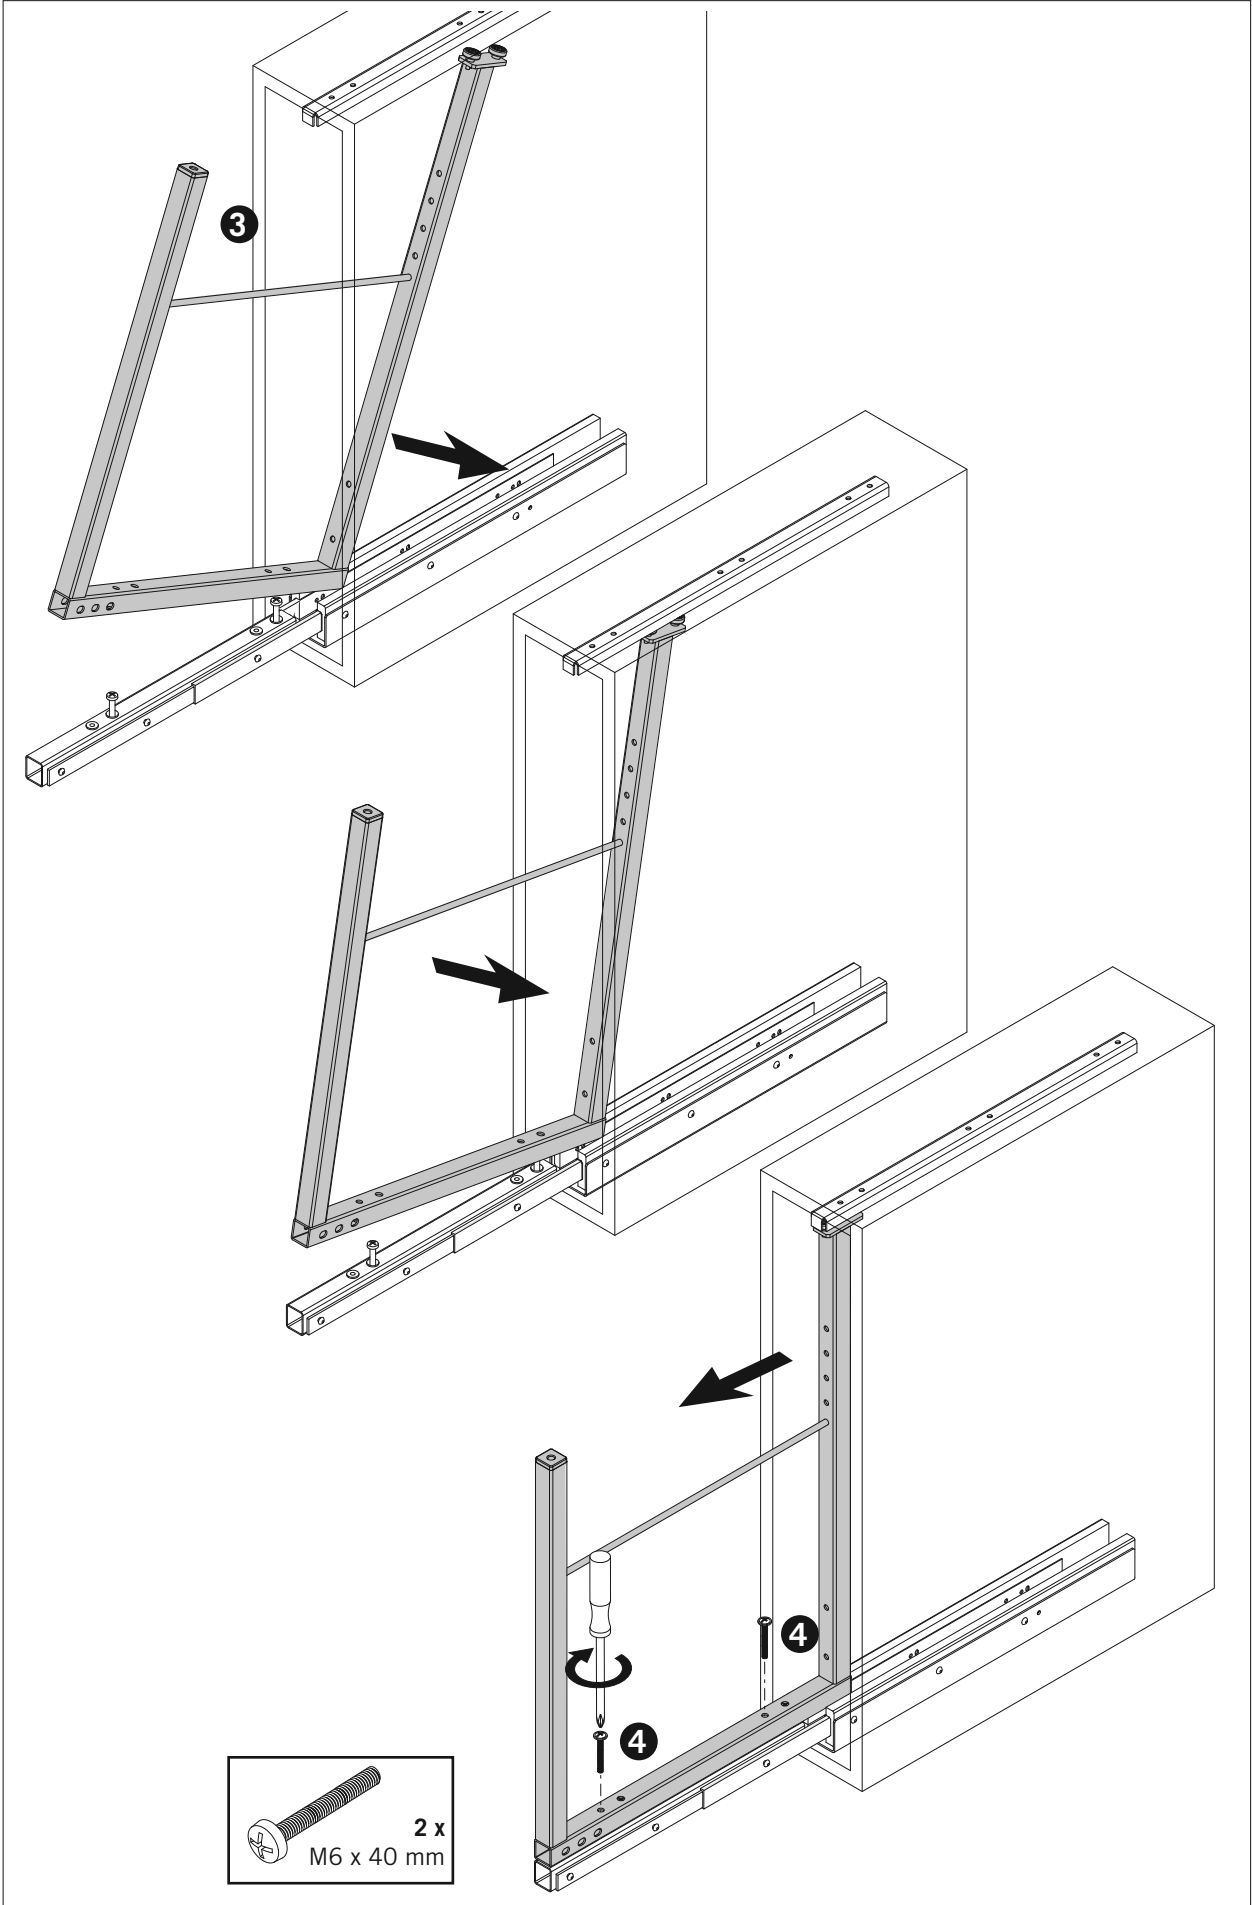

06 / 2020

WREN VS SUB® Pull-Out 500

Σ = max. 35.3 lbs. (16 kg)

1

2

3

4

C	X
6" (152 mm)	3-1/16" (77 mm)
9" (229 mm)	6-1/16" (154 mm)
12" (305 mm)	9-1/16" (230 mm)
18" (457 mm)	15" (382 mm)