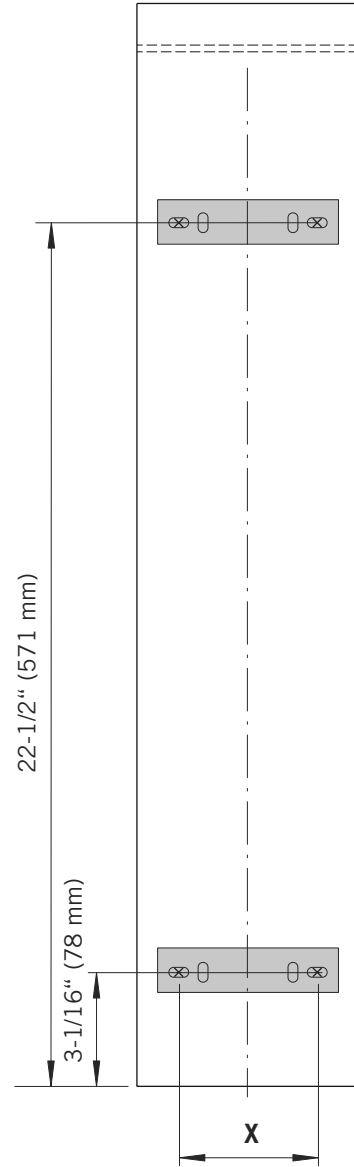

06 / 2020

WREN VS SUB® Pull-Out 500

Σ = max. 35.3 lbs. (16 kg)

1

2

3

4

C	X
6" (152 mm)	3-1/16" (77 mm)
9" (229 mm)	6-1/16" (154 mm)
12" (305 mm)	9-1/16" (230 mm)
18" (457 mm)	15" (382 mm)

5

1.

2.

3.

1.

2.

3.

1.