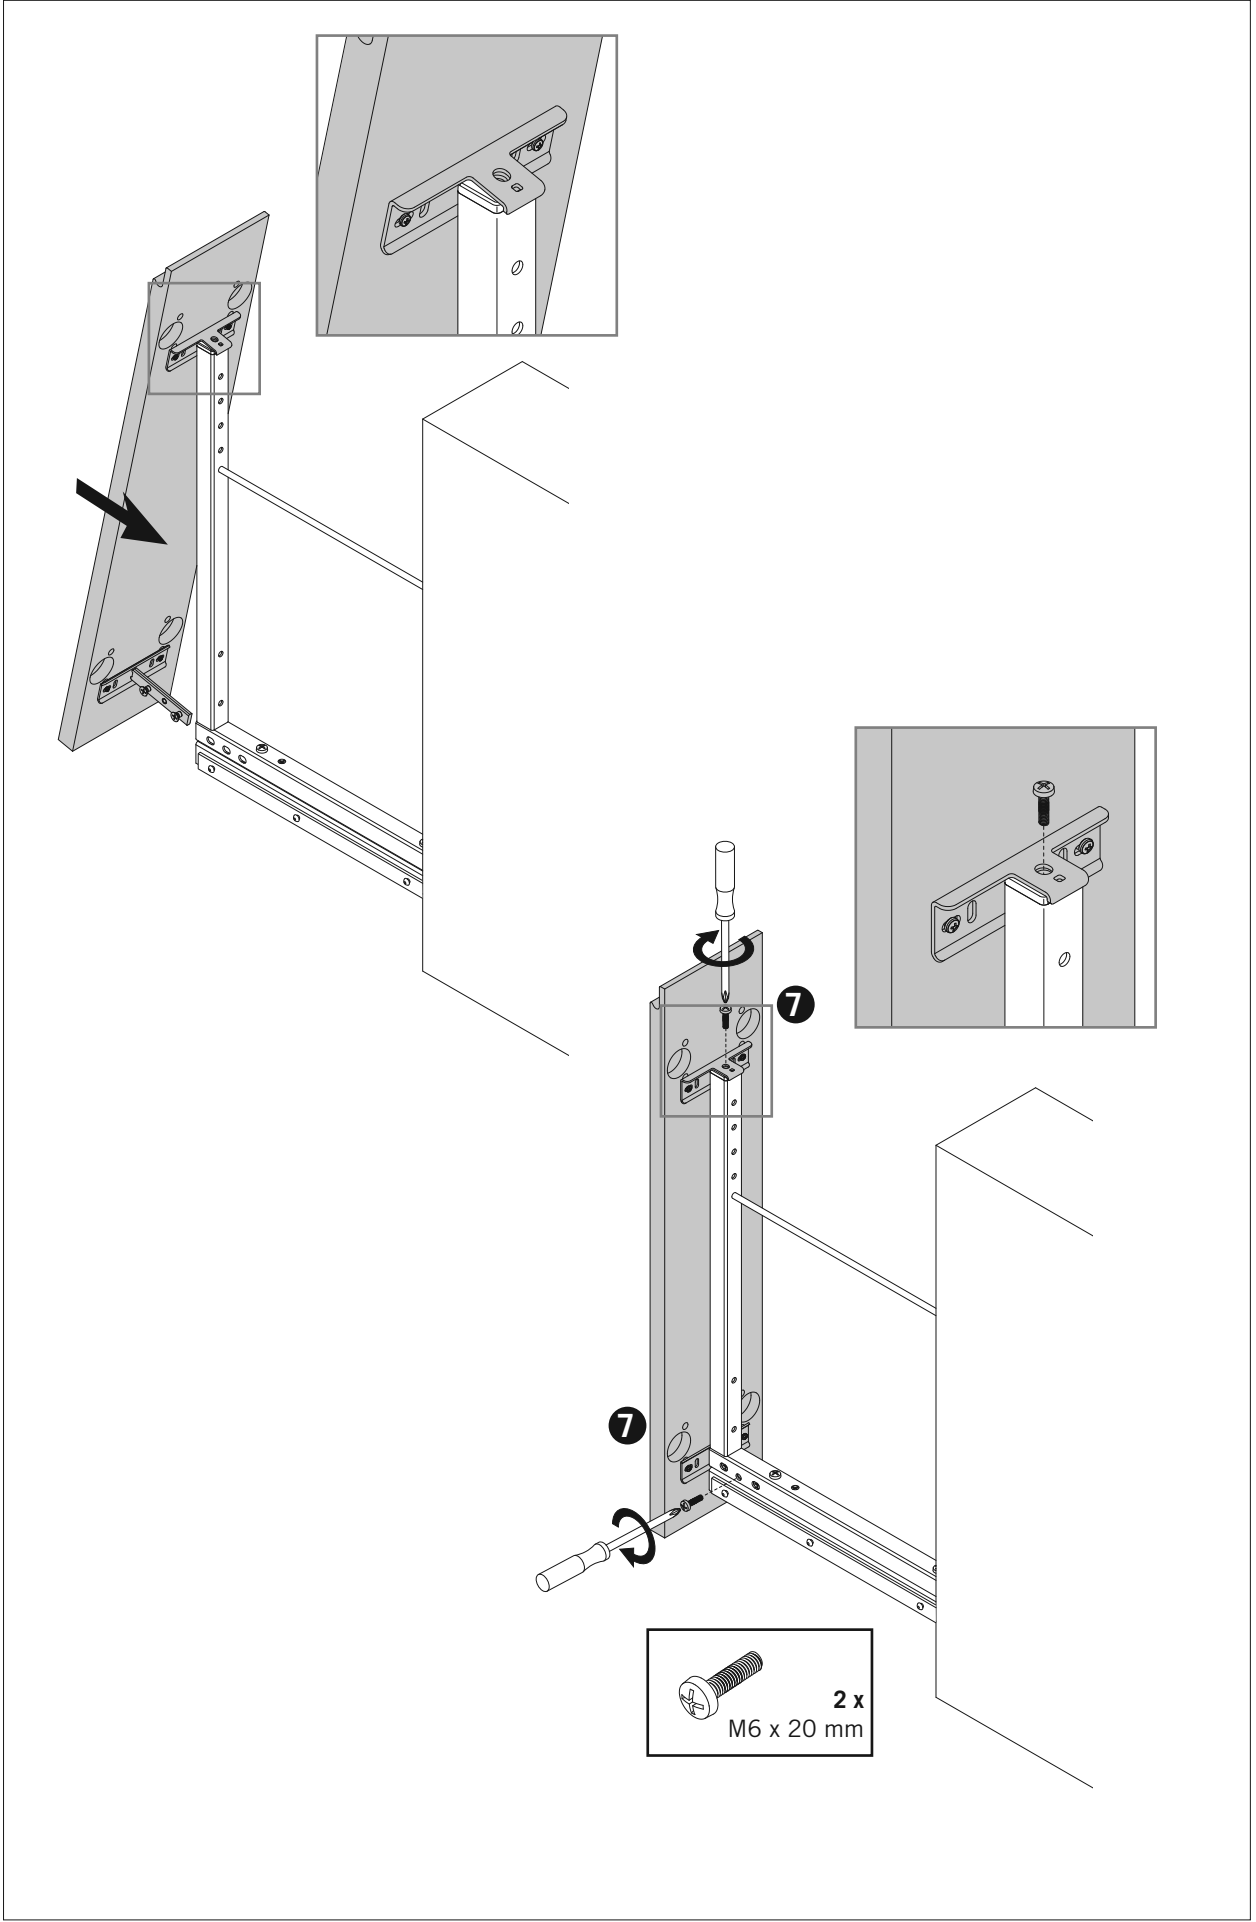

06 / 2020

WREN VS SUB® Pull-Out 500

Σ = max. 35.3 lbs. (16 kg)

1

2

3

4

C	X
6" (152 mm)	3-1/16" (77 mm)
9" (229 mm)	6-1/16" (154 mm)
12" (305 mm)	9-1/16" (230 mm)
18" (457 mm)	15" (382 mm)

5

1.

2.

3.

1.

2.

3.

1.