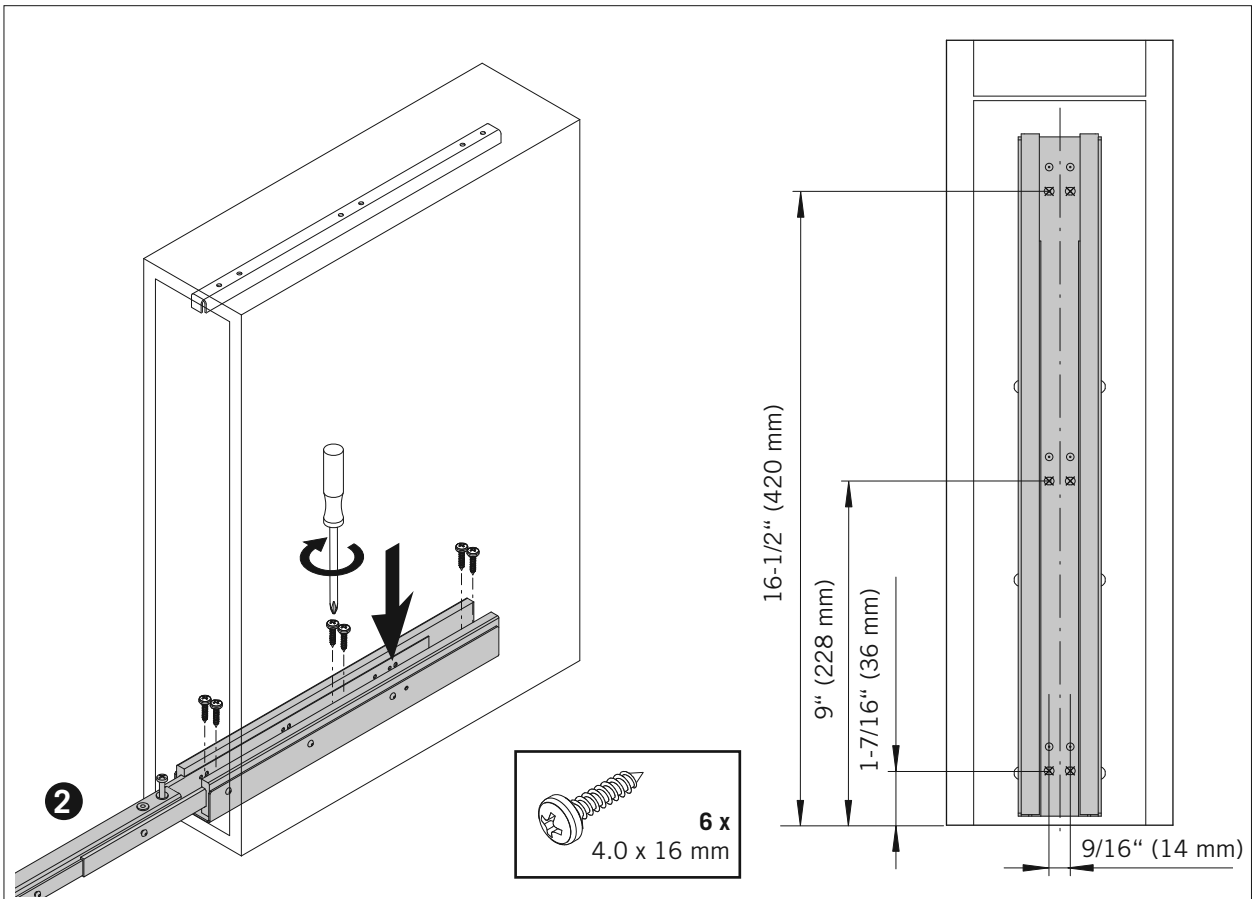

06 / 2020

WREN VS SUB® Pull-Out 500

Σ = max. 35.3 lbs. (16 kg)

1

2

3

4

C	X
6" (152 mm)	3-1/16" (77 mm)
9" (229 mm)	6-1/16" (154 mm)
12" (305 mm)	9-1/16" (230 mm)
18" (457 mm)	15" (382 mm)