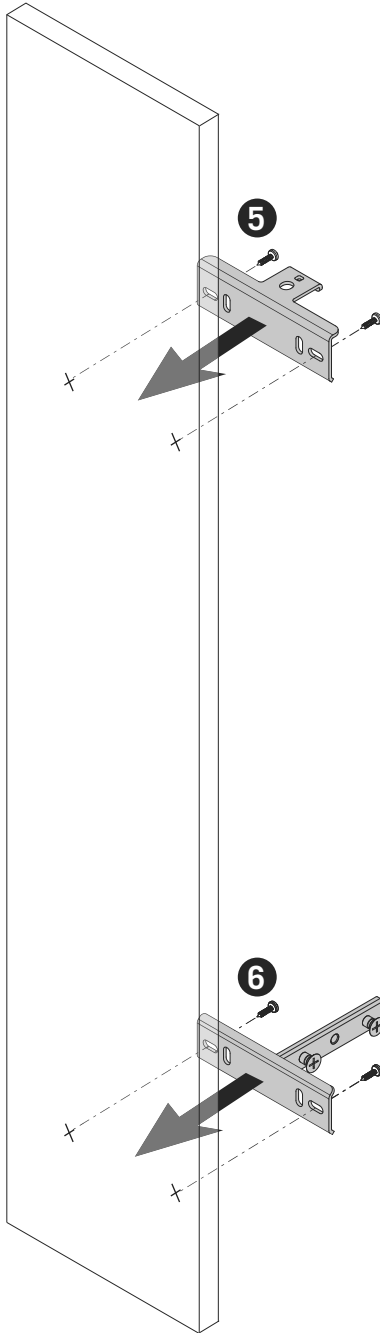

06 / 2020

WREN VS SUB® Pull-Out 500

Σ = max. 35.3 lbs. (16 kg)

1

2

3

4

C	X
6" (152 mm)	3-1/16" (77 mm)
9" (229 mm)	6-1/16" (154 mm)
12" (305 mm)	9-1/16" (230 mm)
18" (457 mm)	15" (382 mm)

5

1.

2.

3.

1.

2.

3.

1.