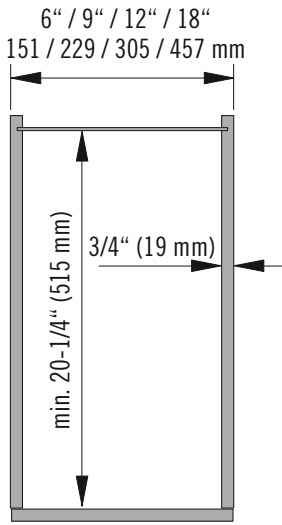

06 / 2020

WREN VS SUB® Pull-Out 500

Σ = max. 35.3 lbs. (16 kg)

1

2

3

4

C	X
6" (152 mm)	3-1/16" (77 mm)
9" (229 mm)	6-1/16" (154 mm)
12" (305 mm)	9-1/16" (230 mm)
18" (457 mm)	15" (382 mm)

5

1.

2.

3.

1.

2.

3.

1.