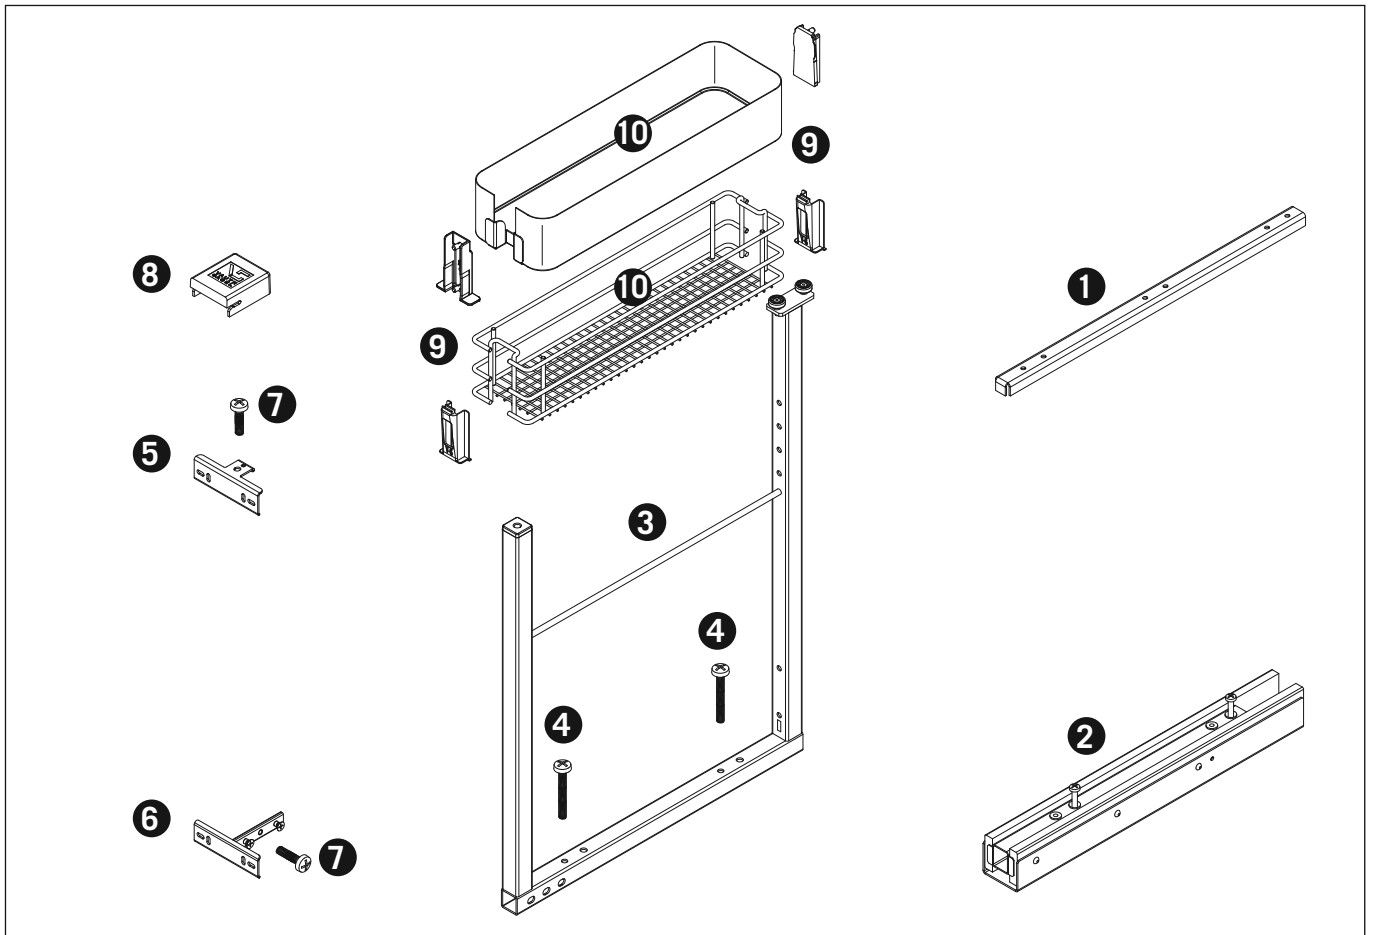

06 / 2020

WREN VS SUB® Pull-Out 500

Σ = max. 35.3 lbs. (16 kg)

1

2

3

4

C	X
6" (152 mm)	3-1/16" (77 mm)
9" (229 mm)	6-1/16" (154 mm)
12" (305 mm)	9-1/16" (230 mm)
18" (457 mm)	15" (382 mm)